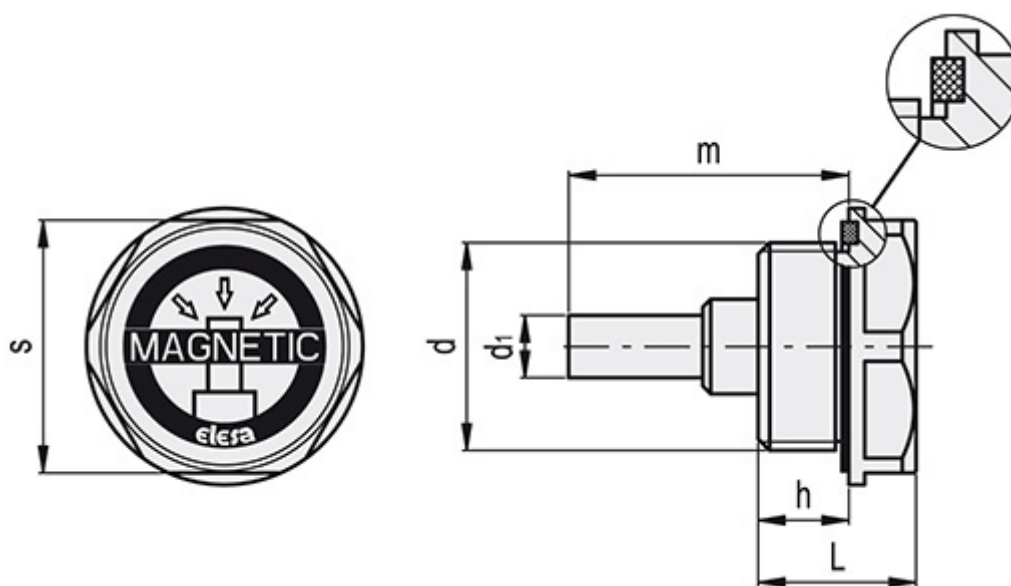

Article number: 2311059729
Description: Elesa Magnetic plug
TMB-38-G 1

Measures

d1	= 8
e	= G 1
h	= 11.5
L	= 20.5
m	= 35.5
s	= 38
Weight	= 65